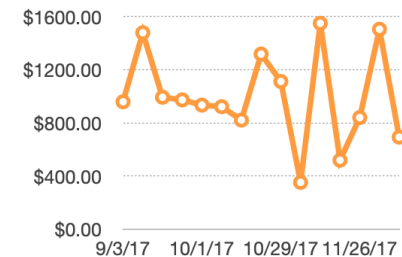

Alpine church of Christ

September 03, 2017 – December 10, 2017

SUNDAY A.M. ATTENDANCE (WORSHIP)

SUNDAY A.M. CONTRIBUTION

AVERAGE AM ATTENDANCE

32

LOWEST ATTENDANCE

23