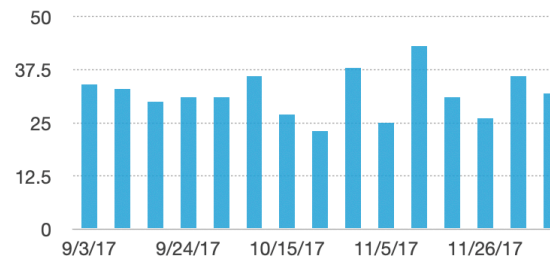

Alpine church of Christ

September 03, 2017 – December 10, 2017

SUNDAY A.M. ATTENDANCE (WORSHIP)

SUNDAY A.M. CONTRIBUTION

AVERAGE AM ATTENDANCE

32

LOWEST ATTENDANCE

23